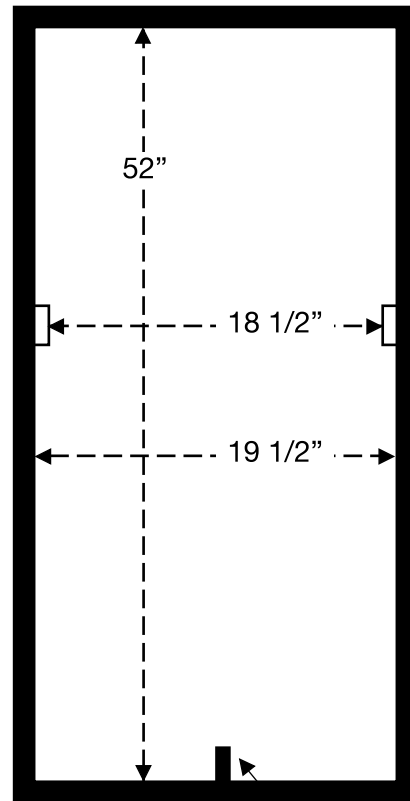

- Other:
- * Weight Rating - 350 lbs.
 - * Door Thickness - 2 1/8"
 - * Double Weather Stripping

Prestige

Specifications - Page 2 of 3

A. Folded stair height - 16"
B. Floor to ceiling height
C. Frame height - 6 1/2"

D. Projection (see chart - page 1)
E. Height from ceiling at start of projection:
 22 1/2" X 36" stair = 17 3/4"
 22 1/2" X 54" stair = 27 1/2"
 25 1/2" X 54" stair = 27 1/2"
 30" X 60" stair = 33 1/2"

F. Landing space (see chart - page 1)
G. Only front bumpers touch floor
H. Door angle - 76 degrees
I. Stair angle - 70 degrees

Prestige

Specifications - Page 3 of 3

Inside and Outside Frame Dimensions

Rough Opening
22 1/2" X 36"
Outside Frame Dimension
22" X 35 1/2"

Latch - 1 1/2"

Rough Opening
22 1/2" X 54"
Outside Frame Dimension
22" X 53 1/2"

Latch - 1 1/2"

Rough Opening
25 1/2" X 54"
Outside Frame Dimension
25" X 53 1/2"

Latch - 1 1/2"

Rough Opening
30" X 60"
Outside Frame Dimension
29 1/2" X 59 1/2"