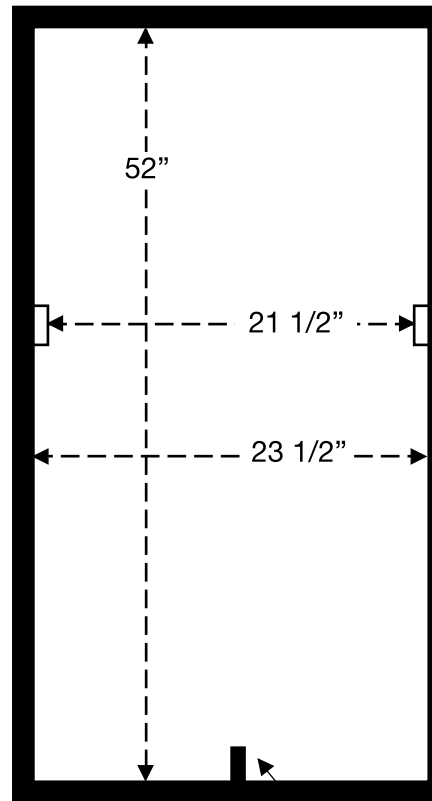

- Other:
- * Weight Rating - 350 lbs.
 - * Door Thickness - 2 1/8"
 - * Double Weather Stripping

Prestige

Specifications - Page 2 of 3

A. Folded stair height - 16"
B. Floor to ceiling height
C. Frame height - 6 1/2"

D. Projection (see chart - page 1)
E. Height from ceiling at start of projection:
 22 1/2" X 36" stair = 17 3/4"
 22 1/2" X 54" stair = 27 1/2"
 25 1/2" X 54" stair = 27 1/2"
 30" X 60" stair = 33 1/2"

F. Landing space (see chart - page 1)
G. Only front bumpers touch floor
H. Door angle - 76 degrees
I. Stair angle - 70 degrees

Prestige

Specifications - Page 3 of 3

Inside and Outside Frame Dimensions

Rough Opening
22 1/2" X 36"
Outside Frame Dimension
22" X 35 1/2"

Latch - 1 1/2"

Rough Opening
22 1/2" X 54"
Outside Frame Dimension
22" X 53 1/2"

Latch - 1 1/2"

Rough Opening
25 1/2" X 54"
Outside Frame Dimension
25" X 53 1/2"

Latch - 1 1/2"

Rough Opening
30" X 60"
Outside Frame Dimension
29 1/2" X 59 1/2"