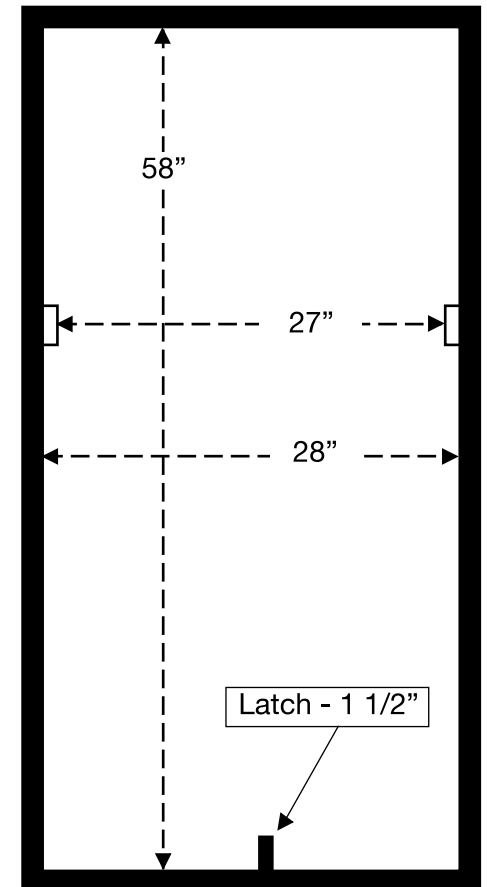

- Other:
- * Weight Rating - 350 lbs.
 - * Door Thickness - 2 1/8"
 - * Double Weather Stripping

Prestige

Specifications - Page 2 of 3

A. Folded stair height - 16"
B. Floor to ceiling height
C. Frame height - 6 1/2"

D. Projection (see chart - page 1)
E. Height from ceiling at start of projection:
 22 1/2" X 36" stair = 17 3/4"
 22 1/2" X 54" stair = 27 1/2"
 25 1/2" X 54" stair = 27 1/2"
 30" X 60" stair = 33 1/2"

F. Landing space (see chart - page 1)
G. Only front bumpers touch floor
H. Door angle - 76 degrees
I. Stair angle - 70 degrees

Prestige

Specifications - Page 3 of 3

Inside and Outside Frame Dimensions

Rough Opening
22 1/2" X 36"
Outside Frame Dimension
22" X 35 1/2"

Latch - 1 1/2"

Rough Opening
22 1/2" X 54"
Outside Frame Dimension
22" X 53 1/2"

Latch - 1 1/2"

Rough Opening
25 1/2" X 54"
Outside Frame Dimension
25" X 53 1/2"

Latch - 1 1/2"

Rough Opening
30" X 60"
Outside Frame Dimension
29 1/2" X 59 1/2"