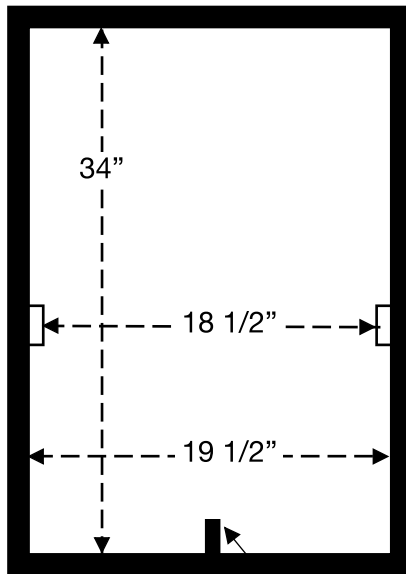

- Other:
- * Weight Rating - 350 lbs.
 - * Door Thickness - 2 1/8"
 - * Double Weather Stripping

Prestige

Specifications - Page 2 of 3

A. Folded stair height - 16"
B. Floor to ceiling height
C. Frame height - 6 1/2"

D. Projection (see chart - page 1)
E. Height from ceiling at start of projection:
 22 1/2" X 36" stair = 17 3/4"
 22 1/2" X 54" stair = 27 1/2"
 25 1/2" X 54" stair = 27 1/2"
 30" X 60" stair = 33 1/2"

F. Landing space (see chart - page 1)
G. Only front bumpers touch floor
H. Door angle - 76 degrees
I. Stair angle - 70 degrees

Prestige

Specifications - Page 3 of 3

Inside and Outside Frame Dimensions

Rough Opening
22 1/2" X 36"
Outside Frame Dimension
22" X 35 1/2"

Latch - 1 1/2"

Rough Opening
22 1/2" X 54"
Outside Frame Dimension
22" X 53 1/2"

Latch - 1 1/2"

Rough Opening
25 1/2" X 54"
Outside Frame Dimension
25" X 53 1/2"

Latch - 1 1/2"

Rough Opening
30" X 60"
Outside Frame Dimension
29 1/2" X 59 1/2"