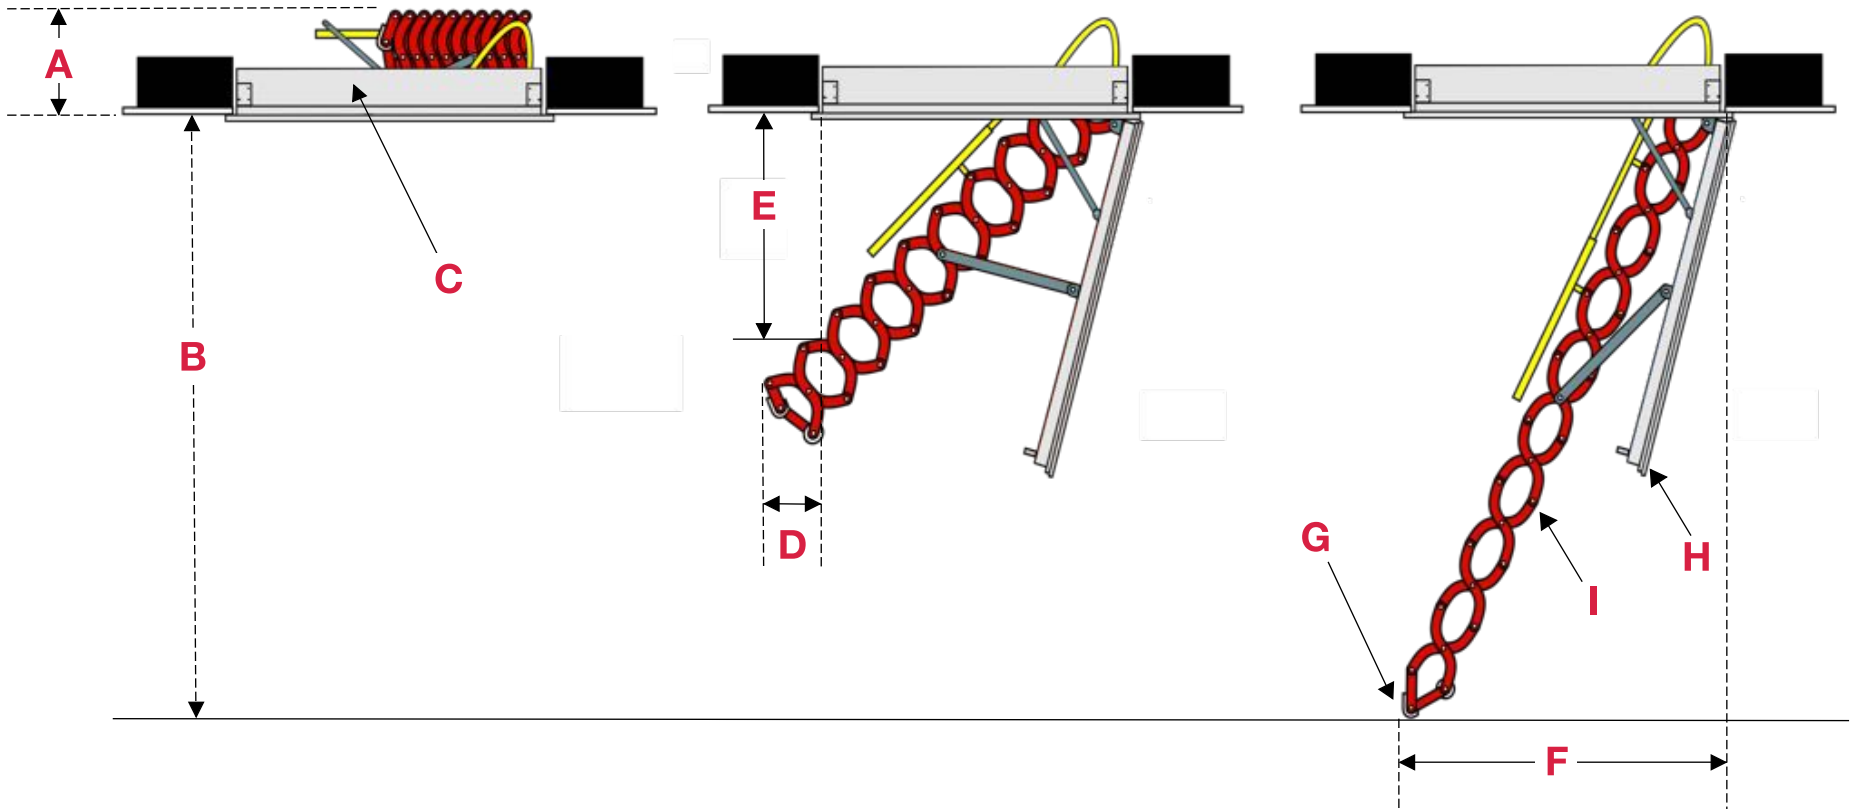

Prestige

Specifications - Page 1 of 3

- Height ranges and # of treads required for each range are shown below by model
 - Extra treads for achieving each height range are included with each stair

Model Number	Stair Color	Rough Opening Dimension	Stair Frame Dimension	Tread Width	Tread Depth	# of Treads	Unit Weight	Floor-to-Ceiling Height Range	Projection (See Page 2)	Landing Space (See Page 2)
M2236	White	22 1/2" X 36"	22" X 35 1/2"	12"	4 1/2"	9	96 lbs.	7' - 4" to 8' - 2"	24"	45"
						10		Over 8' - 2" to 9' - 0"	30"	47"
						11		Over 9' - 0" to 9' - 10"	35"	49"
M2254	Yellow	22 1/2" X 54"	22" X 53 1/2"	12"	4 1/2"	9	113 lbs.	7' - 4" to 8' - 2"	8"	50"
						10		Over 8' - 2" to 9' - 0"	12"	53"
						11		Over 9' - 0" to 9' - 10"	16"	57"
M2254H	Orange	22 1/2" X 54"	22" X 53 1/2"	12"	4 1/2"	12	120 lbs.	9' - 10" to 10' - 8"	24"	61"
						13		Over 10' - 8" to 11' - 6"	28"	65"
M2554	Blue	25 1/2" X 54"	25" X 53 1/2"	14"	4 1/2"	9	117 lbs.	7' - 4" to 8' - 2"	8"	50"
						10		Over 8' - 2" to 9' - 0"	12"	53"
						11		Over 9' - 0" to 9' - 10"	16"	57"
M3060S	Green	30" X 60"	29 1/2" X 59 1/2"	16"	4 1/2"	9	129 lbs.	7' - 4" to 8' - 2"	2"	50"
						10		Over 8' - 2" to 9' - 0"	6"	53"
						11		Over 9' - 0" to 9' - 10"	10"	57"
M3060H	Red	30" X 60"	29 1/2" X 59 1/2"	16"	4 1/2"	12	141 lbs.	9' - 10" to 10' - 8"	19"	61"
						13		Over 10' - 8" to 11' - 6"	23"	65"

- Other:
- * Weight Rating - 350 lbs.
 - * Door Thickness - 2 1/8"
 - * Double Weather Stripping

Prestige

Specifications - Page 2 of 3

A. Folded stair height - 16"
B. Floor to ceiling height
C. Frame height - 6 1/2"

D. Projection (see chart - page 1)
E. Height from ceiling at start of projection:
 22 1/2" X 36" stair = 17 3/4"
 22 1/2" X 54" stair = 27 1/2"
 25 1/2" X 54" stair = 27 1/2"
 30" X 60" stair = 33 1/2"