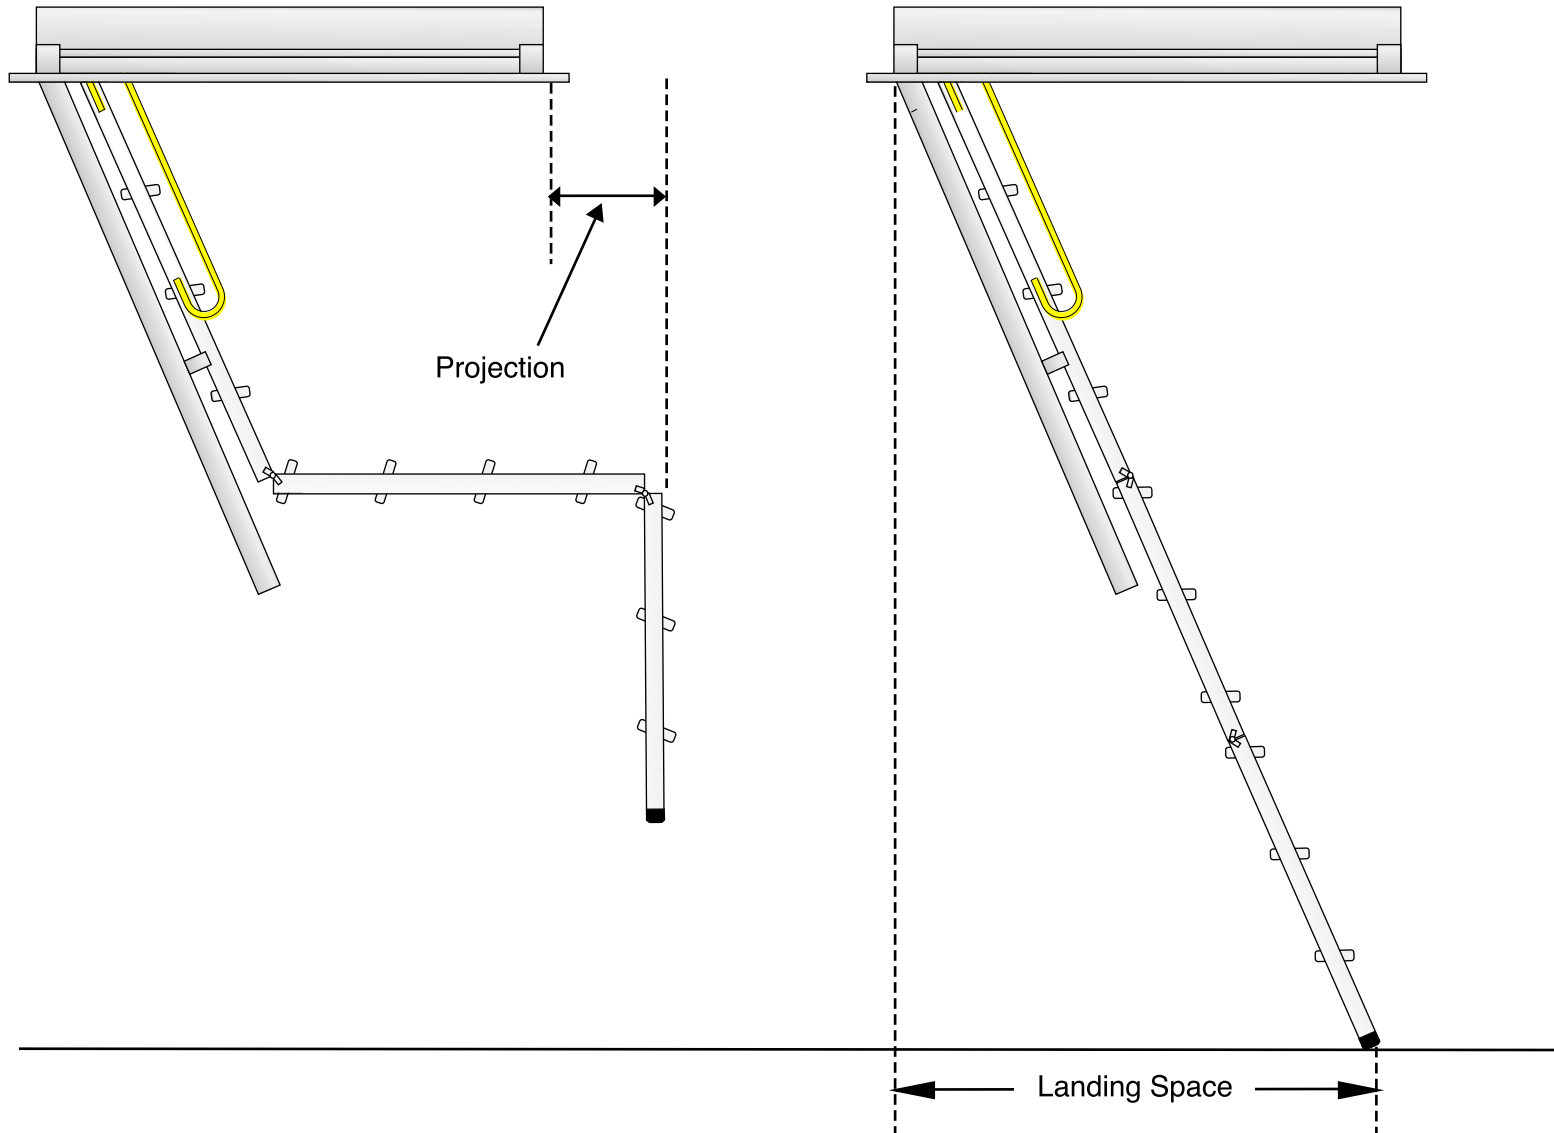

ProTech

Specifications - Page 1 of 3

Model Number	Stair Color	Rough Opening Dimension	Stair Frame Dimension	Tread Width	Tread Depth	Unit Weight	Floor-to-Ceiling Height Range	Projection (See Page 2)	Landing Space (See Page 2)
PT2351	White	23 1/2" X 51 1/4"	23 1/4" X 50 3/4"	14"	4 1/2"	116 lbs.	8' to 10'	16"	46"

- Other:
- * 30 minute fire rated door
 - * Weight Rating - 350 lbs.
 - * Fixed steel handrail

ProTech

Specifications - Page 2 of 3

ProTech

Specifications - Page 3 of 3

Inside and Outside Frame Dimensions

Rough Opening
23 1/2" X 51 1/4"
Outside Frame Dimension
23 1/4" X 50 3/4"