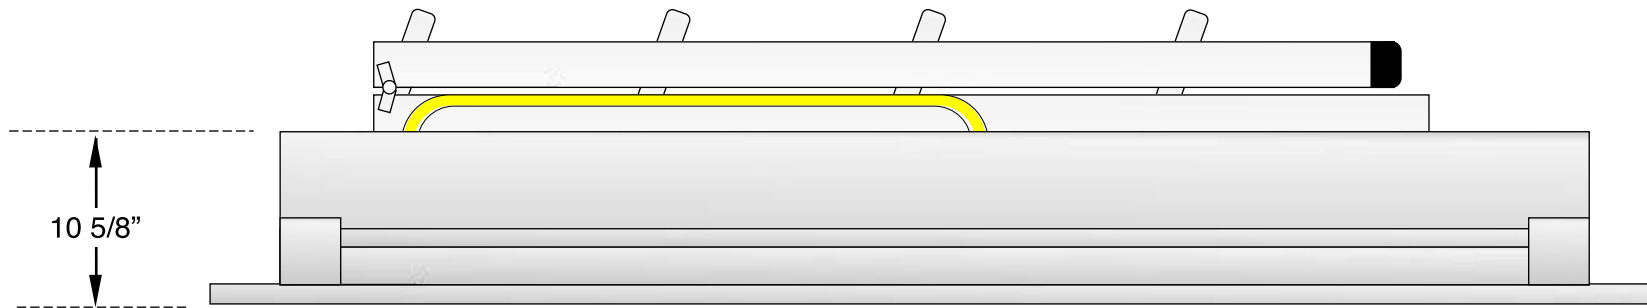

ProTech

Specifications - Page 1 of 3

Model Number	Stair Color	Rough Opening Dimension	Stair Frame Dimension	Tread Width	Tread Depth	Unit Weight	Floor-to-Ceiling Height Range	Projection (See Page 2)	Landing Space (See Page 2)
PT2351	White	23 1/2" X 51 1/4"	23 1/4" X 50 3/4"	14"	4 1/2"	116 lbs.	8' to 10'	16"	46"

- Other:
- * 30 minute fire rated door
 - * Weight Rating - 350 lbs.
 - * Fixed steel handrail

ProTech

Specifications - Page 2 of 3

ProTech

Specifications - Page 3 of 3

Inside and Outside Frame Dimensions

Rough Opening
23 1/2" X 51 1/4"
Outside Frame Dimension
23 1/4" X 50 3/4"