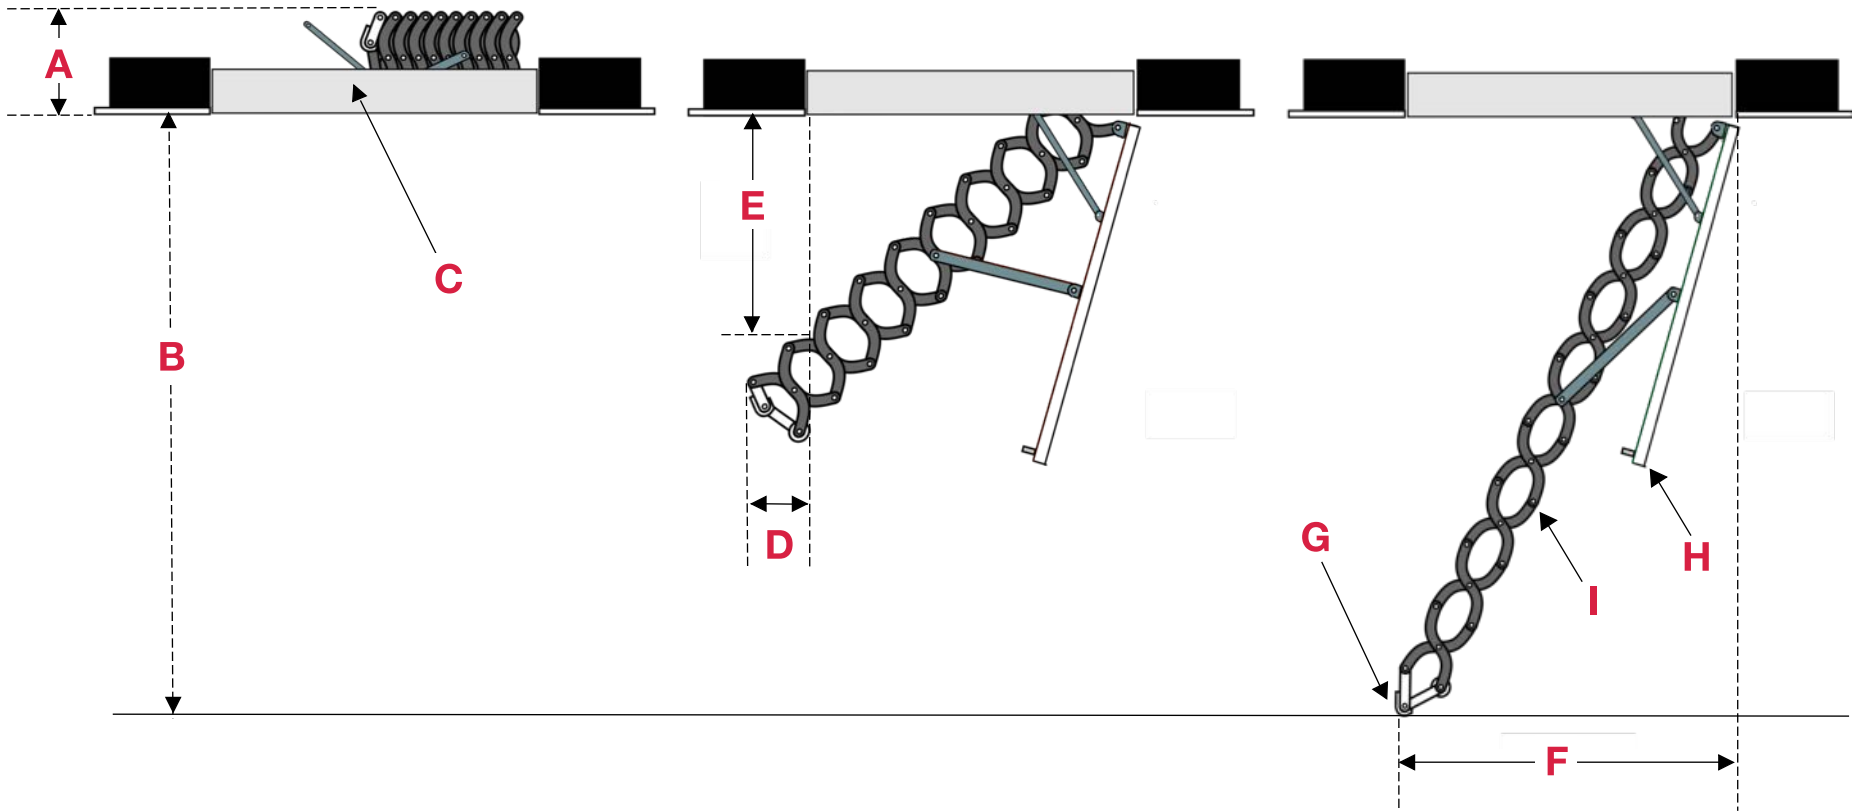

Star

Specifications - Page 2 of 3

A. Folded stair height - 16"
B. Floor to ceiling height
C. Frame height - 5 1/8"

D. Projection (see chart - page 1)
E. Height from ceiling at start of projection:
22 1/2" X 36" stair = 17 3/4"
22 1/2" X 54" stair = 27 1/2"
25 1/2" X 54" stair = 27 1/2"
30" X 60" stair = 33 1/2"

F. Landing space (see chart - page 1)
G. Only front bumpers touch floor
H. Door angle - 76 degrees
I. Stair angle - 70 degrees