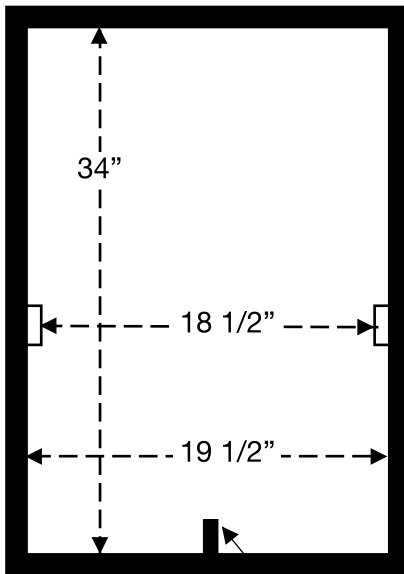

## Specifications - Page 2 of 3

**A.** Folded stair height - 16"  
**B.** Floor to ceiling height  
**C.** Frame height - 5 1/8"

**D.** Projection (see chart - page 1)  
**E.** Height from ceiling at start of projection:  
 22 1/2" X 36" stair = 17 3/4"  
 22 1/2" X 54" stair = 27 1/2"  
 25 1/2" X 54" stair = 27 1/2"  
 30" X 60" stair = 33 1/2"

**F.** Landing space (see chart - page 1)  
**G.** Only front bumpers touch floor  
**H.** Door angle - 76 degrees  
**I.** Stair angle - 70 degrees

### Inside and Outside Frame Dimensions

**Rough Opening**  
22 1/2" X 36"  
**Outside Frame Dimension**  
22" X 35 1/2"

Latch - 1 1/2"

**Rough Opening**  
22 1/2" X 54"  
**Outside Frame Dimension**  
22" X 53 1/2"

Latch - 1 1/2"

**Rough Opening**  
25 1/2" X 54"  
**Outside Frame Dimension**  
25" X 53 1/2"

Latch - 1 1/2"

**Rough Opening**  
30" X 60"  
**Outside Frame Dimension**  
29 1/2" X 59 1/2"

Latch - 1 1/2"