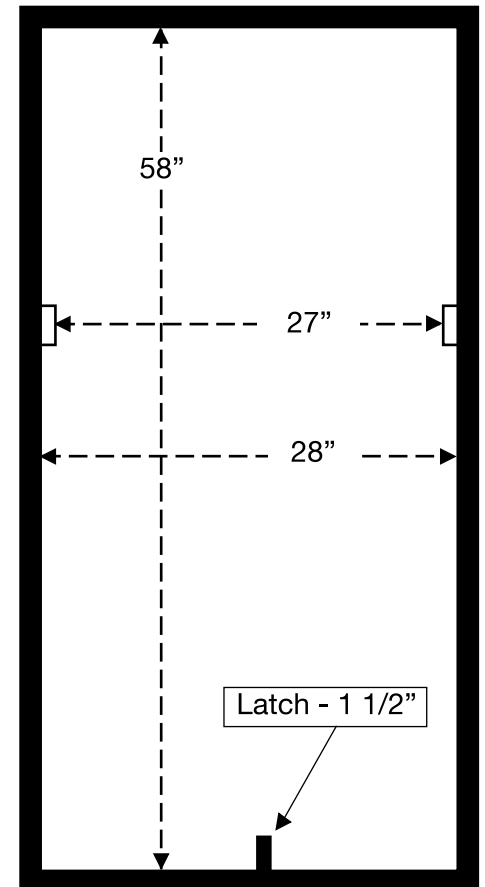

- Other:
- \* Weight Rating - 350 lbs.
  - \* Door Thickness - 1"
  - \* Weather Stripping

## Specifications - Page 2 of 3

**A.** Folded stair height - 16"  
**B.** Floor to ceiling height  
**C.** Frame height - 5 1/8"

**D.** Projection (see chart - page 1)  
**E.** Height from ceiling at start of projection:  
 22 1/2" X 36" stair = 17 3/4"  
 22 1/2" X 54" stair = 27 1/2"  
 25 1/2" X 54" stair = 27 1/2"  
 30" X 60" stair = 33 1/2"

### Inside and Outside Frame Dimensions

**Rough Opening**  
22 1/2" X 36"  
**Outside Frame Dimension**  
22" X 35 1/2"

Latch - 1 1/2"

**Rough Opening**  
22 1/2" X 54"  
**Outside Frame Dimension**  
22" X 53 1/2"

Latch - 1 1/2"

**Rough Opening**  
25 1/2" X 54"  
**Outside Frame Dimension**  
25" X 53 1/2"

Latch - 1 1/2"

**Rough Opening**  
30" X 60"  
**Outside Frame Dimension**  
29 1/2" X 59 1/2"

Latch - 1 1/2"