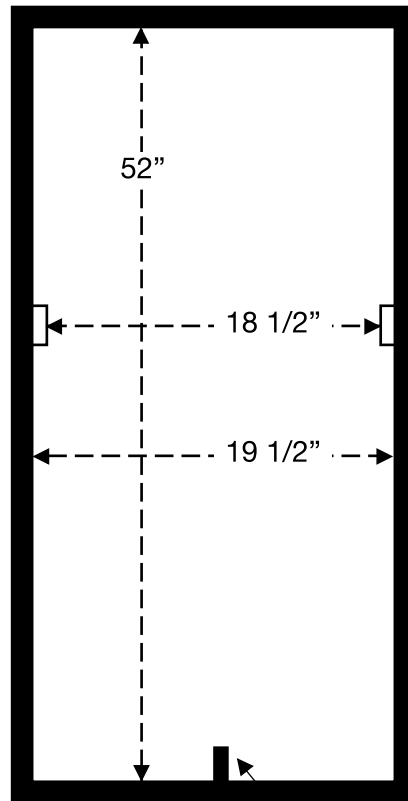

## Specifications - Page 2 of 3

**A.** Folded stair height - 16"  
**B.** Floor to ceiling height  
**C.** Frame height - 5 1/8"

**D.** Projection (see chart - page 1)  
**E.** Height from ceiling at start of projection:  
 22 1/2" X 36" stair = 17 3/4"  
 22 1/2" X 54" stair = 27 1/2"  
 25 1/2" X 54" stair = 27 1/2"  
 30" X 60" stair = 33 1/2"

## Specifications - Page 3 of 3

### Inside and Outside Frame Dimensions

**Rough Opening**  
22 1/2" X 36"  
**Outside Frame Dimension**  
22" X 35 1/2"

Latch - 1 1/2"

**Rough Opening**  
22 1/2" X 54"  
**Outside Frame Dimension**  
22" X 53 1/2"

Latch - 1 1/2"

**Rough Opening**  
25 1/2" X 54"  
**Outside Frame Dimension**  
25" X 53 1/2"

Latch - 1 1/2"

**Rough Opening**  
30" X 60"  
**Outside Frame Dimension**  
29 1/2" X 59 1/2"

Latch - 1 1/2"