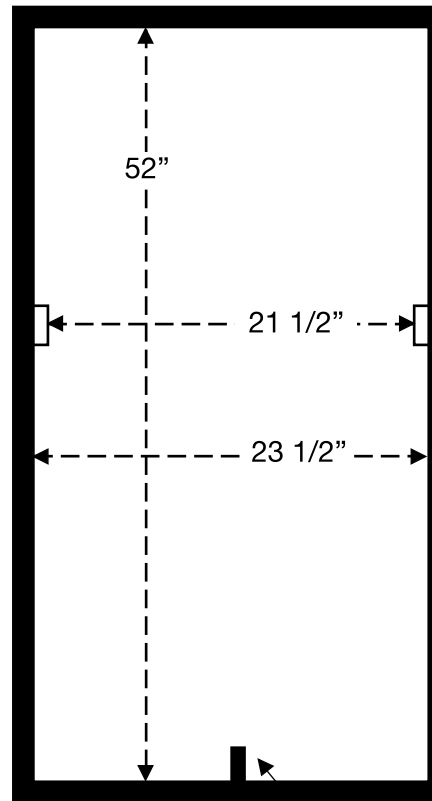

- Other:
- \* Weight Rating - 350 lbs.
  - \* Door Thickness - 1"
  - \* Weather Stripping

## Specifications - Page 2 of 3

**A.** Folded stair height - 16"  
**B.** Floor to ceiling height  
**C.** Frame height - 5 1/8"

**D.** Projection (see chart - page 1)  
**E.** Height from ceiling at start of projection:  
 22 1/2" X 36" stair = 17 3/4"  
 22 1/2" X 54" stair = 27 1/2"  
 25 1/2" X 54" stair = 27 1/2"  
 30" X 60" stair = 33 1/2"

### Inside and Outside Frame Dimensions

**Rough Opening**  
22 1/2" X 36"  
**Outside Frame Dimension**  
22" X 35 1/2"

Latch - 1 1/2"

**Rough Opening**  
22 1/2" X 54"  
**Outside Frame Dimension**  
22" X 53 1/2"

Latch - 1 1/2"

**Rough Opening**  
25 1/2" X 54"  
**Outside Frame Dimension**  
25" X 53 1/2"

Latch - 1 1/2"

**Rough Opening**  
30" X 60"  
**Outside Frame Dimension**  
29 1/2" X 59 1/2"

Latch - 1 1/2"